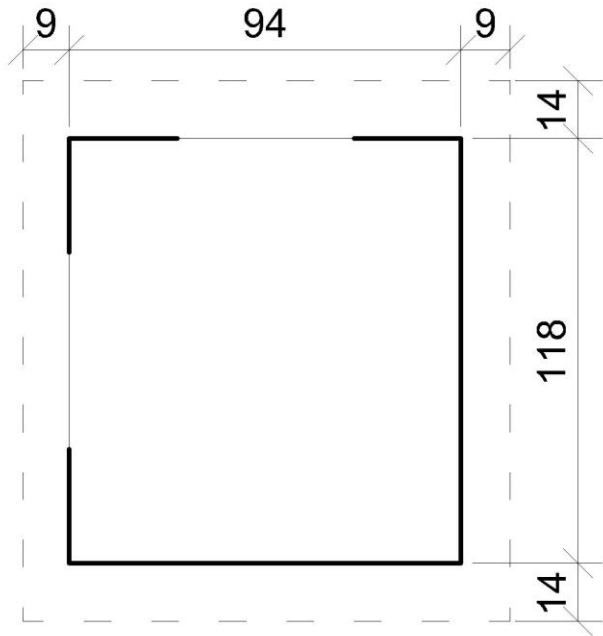

M505C

											
mm	cm	cm	cm	cm	cm	m <sup>2</sup>	mm	mm	cm	cm	cm
13	94x118	105x130	9	100	141	1.1	-	11	-	61x98	37x44

										
cm	KG pcs	pcs	cm	pcs	pcs	pcs	pcs	total	total pallets	total pcs
H11x40x132 (2 pcs)	37	1x10	H123x80x132	10	2	3	-	23	60	600