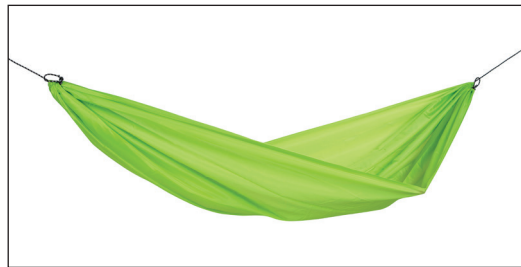

Blue • AZ-1030250 • EAN 4030454002363

Lime • AZ-1030280 • EAN 4030454003766

Pink • AZ-1030270 • EAN 4030454003759

Camouflage • AZ-1030260 • EAN 4030454003742

The adjustable all-in-one solution: the extra-large light hammock with integrated rope and hook! Just simply wind the rope on each side several times around a tree and fasten with the hooks. Finished! Extra stable, breathable and skin-friendly material. Including a free key ring.

PRODUCT DATA:

- Material: 100% extra stable and breathable polyester
- Packaging: Cardboard box half-open to the side with picture showing the product contained (see illustration above)
Colour-coordinated textile bag containing the hammock (reusable bag, sewn onto hammock at the side)
- Can be combined with: Jungle Tent PRO
- Customs tariff number: 63069000900
- Country of origin: China
- Individual pack dimensions: approx. 200 x 130 x 30 mm
- Master box: approx. 400 x 300 x 295 mm / 16 kg / contains 20 units